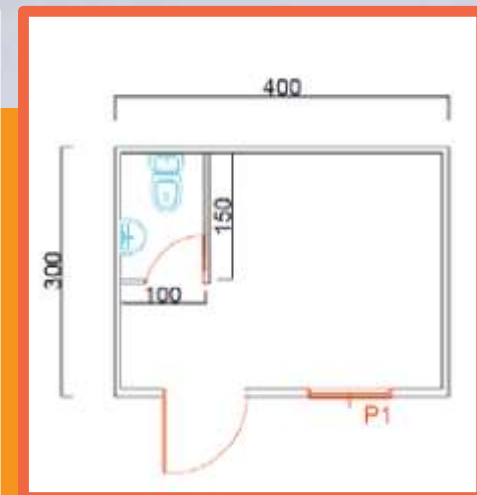

# STANDARD CONTAINER

PRODUCT CODE : 300x300