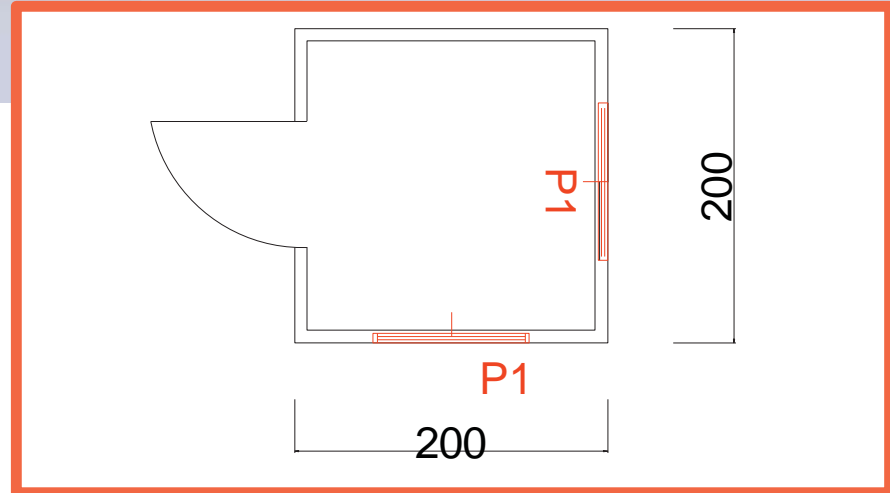

# STANDARD CONTAINER

K303 (TWO ROOM + WC + SHOWER CONTAINER)