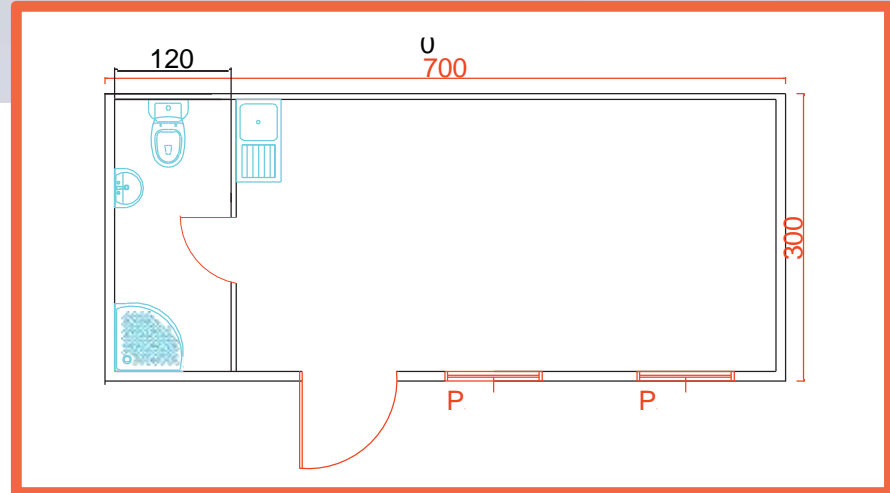

STANDARD CONTAINER

K205 (SINGLE ROOM WC + SHOWER +
KITCHEN
CONTAINER)