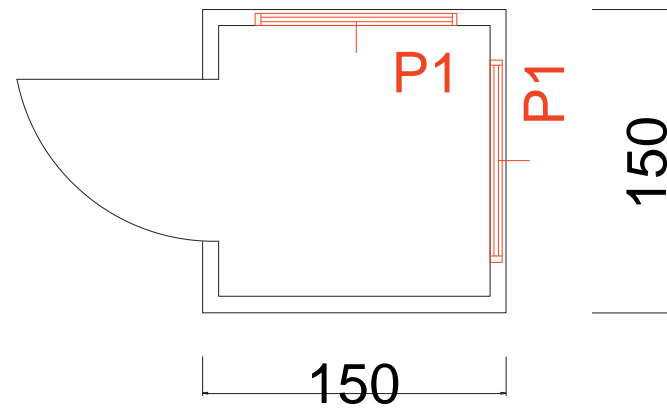

# STANDARD CONTAINER

K303 (TWO ROOM + WC + SHOWER CONTAINER)