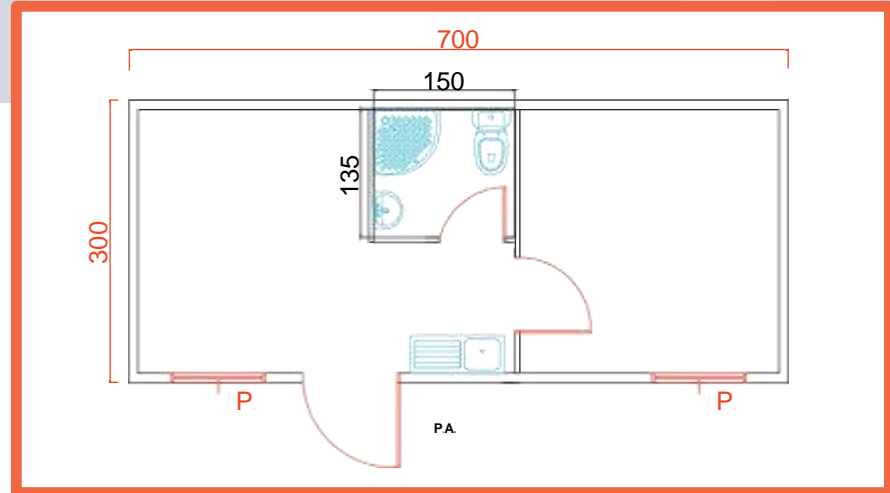

STANDARD CONTAINER

K307 (TWO ROOM + WC + SHOWER +
KITCHEN CONTAINER)