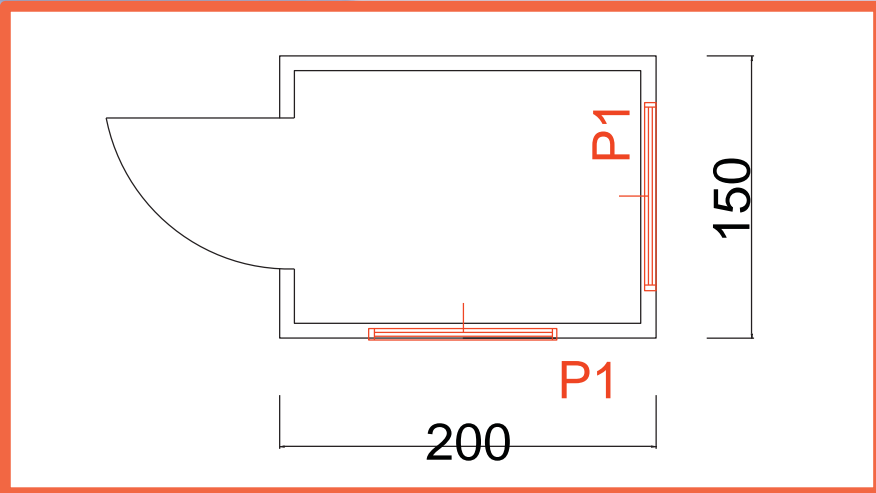

# STANDARD CONTAINER

K303 (TWO ROOM + WC + SHOWER CONTAINER)