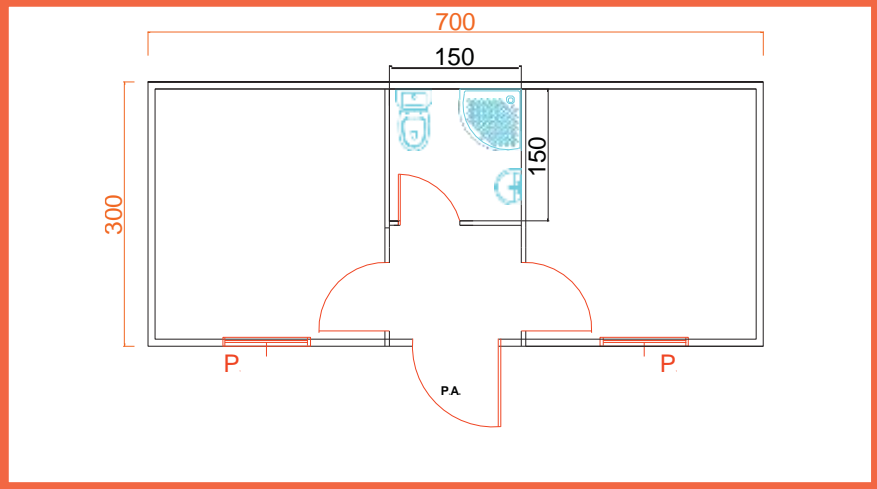

K303 (TWO ROOM + WC + SHOWER CONTAINER)

STANDARD CONTAINER