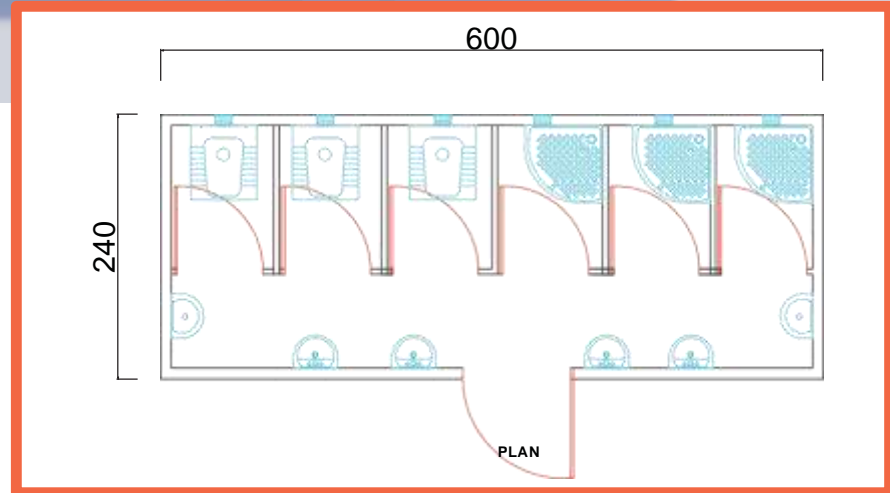

# STANDARD CONTAINER

K303 (TWO ROOM + WC + SHOWER CONTAINER)