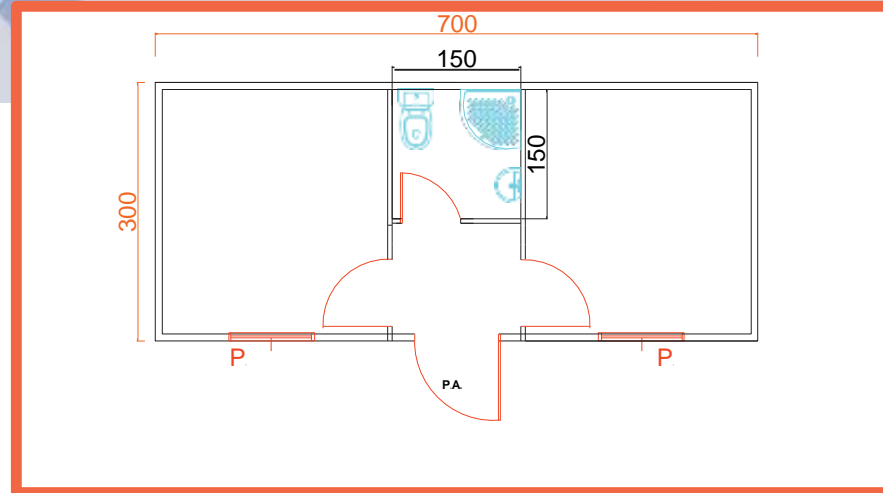

STANDARD CONTAINER

K303 (TWO ROOM + WC + SHOWER CONTAINER)