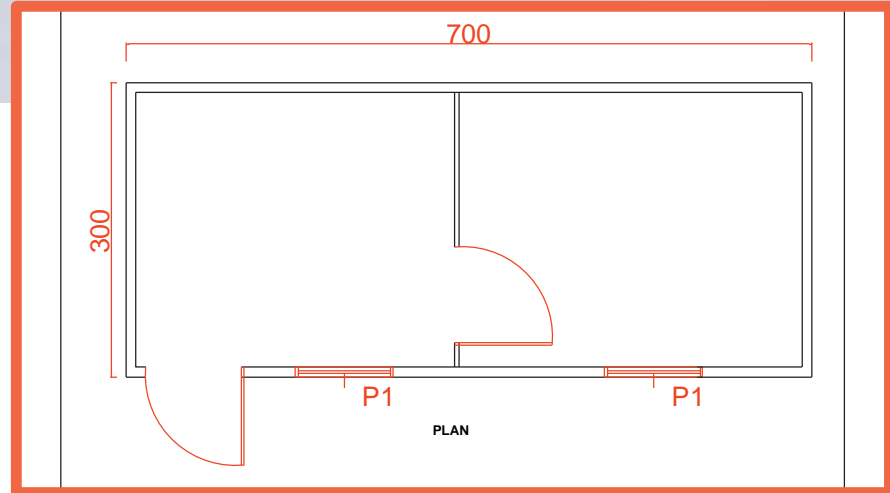

STANDARD CONTAINER

K201 (TWO ROOM EMPTY CONTAINER)