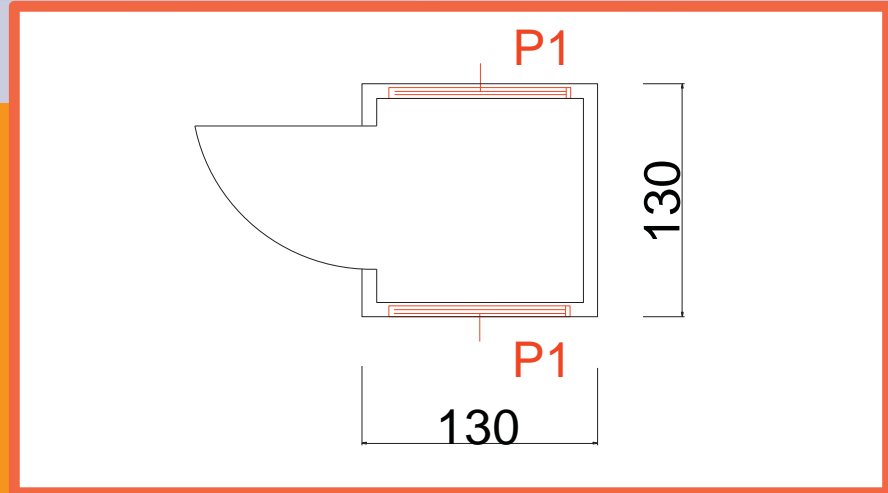

# STANDARD CONTAINER

K303 (TWO ROOM + WC + SHOWER CONTAINER)