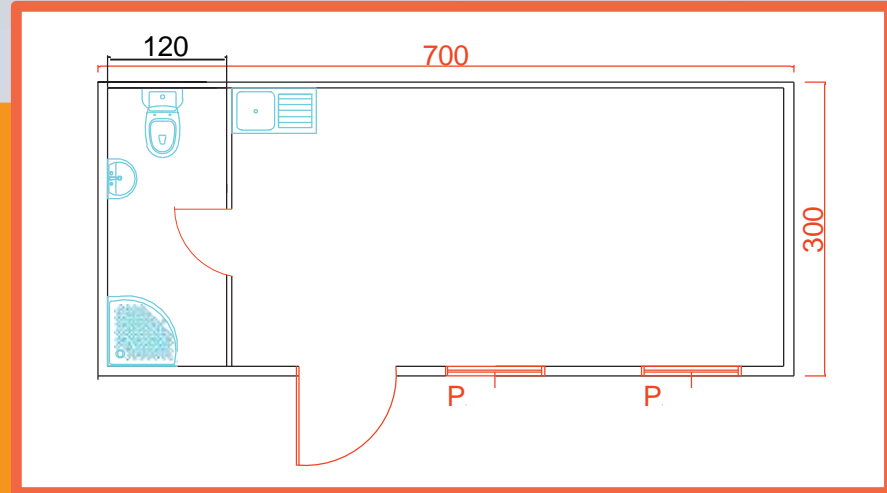

# STANDARD CONTAINER

K201 (TWO ROOM EMPTY CONTAINER)

K205 (SINGLE ROOM WC + SHOWER  
+ KITCHEN CONTAINER)

STANDARD CONTAINER