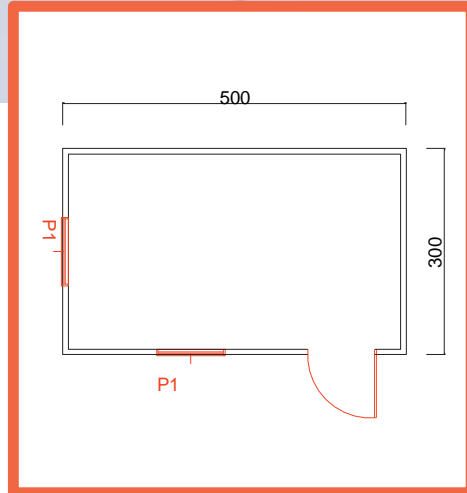

STANDARD CONTAINER

PRODUCT CODE: 300x500