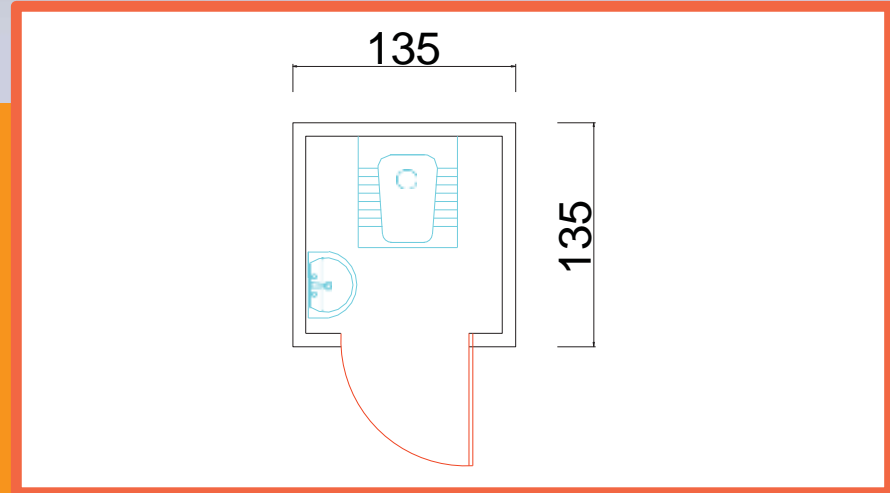

# STANDARD CONTAINER

K303 (TWO ROOM + WC + SHOWER CONTAINER)