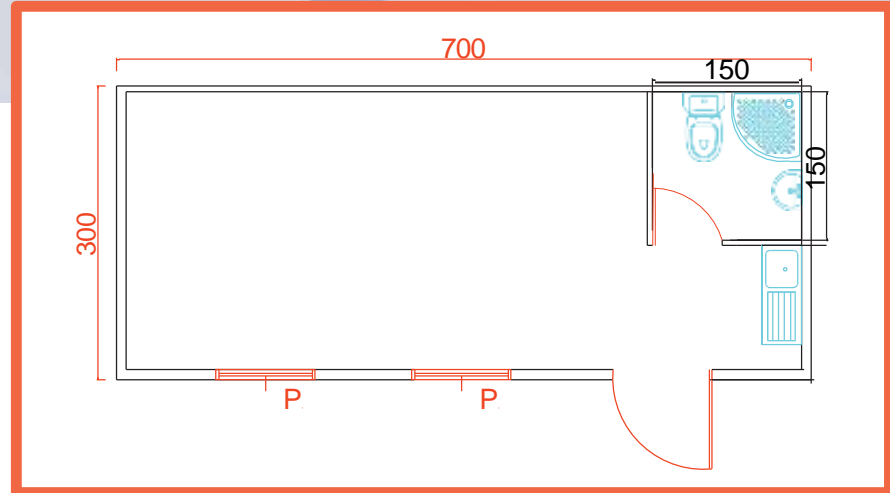

STANDARD CONTAINER

K205 (SINGLE ROOM WC + SHOWER
+ KITCHEN
CONTAINER)