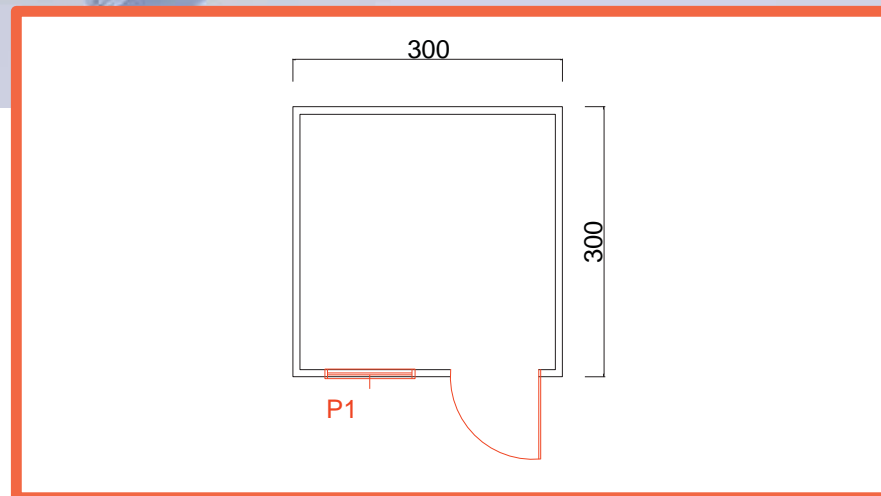

# STANDARD CONTAINER

PRODUCT CODE : 300x300