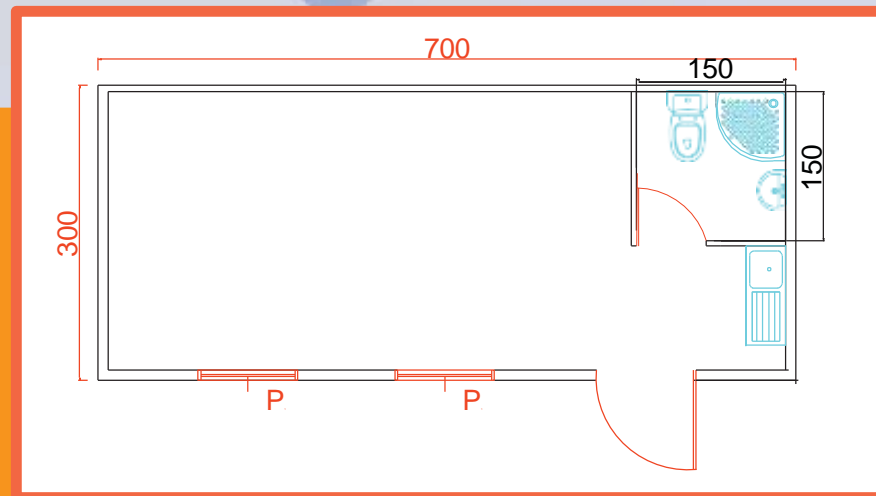

K205 (SINGLE ROOM WC + SHOWER
+ KITCHEN CONTAINER)

STANDARD CONTAINER